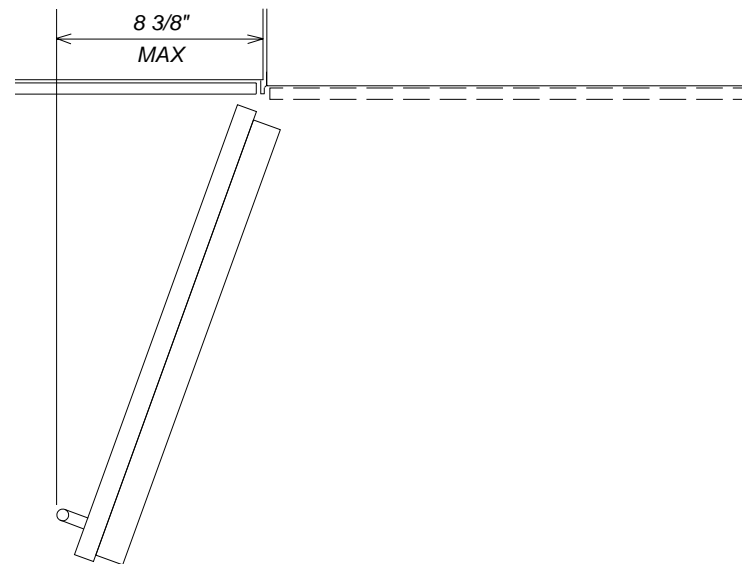

# Product and Cut-out Dimensions F1471SF

Location Codes
<i>E - 5 foot - 120 Volt - 15 Amp 3-wire molded plug power supply connects lower left rear.</i>
<i>O - Standard NEMA 5-15 Outlet - locate less than 9" above finished floor</i>
<i>W - 1/4" flexible water line - tape to floor</i>
Notes
<i>• All Installations must be done in accordance with local codes</i>

NOTE: Drawing is not to scale.  
SPECIFICATION SHEETS 150209

## Hinging Details

90° Door

Door Swing

**NOTE:** Additional space needed depending on the thickness of front panels and handle used.  
**Freezer units cannot be stop pinned at 90°**

115° Door

Door Swing

**NOTE:** Additional space needed depending on the thickness of front panels and handle used.  
**Freezer units cannot be stop pinned at 90°**