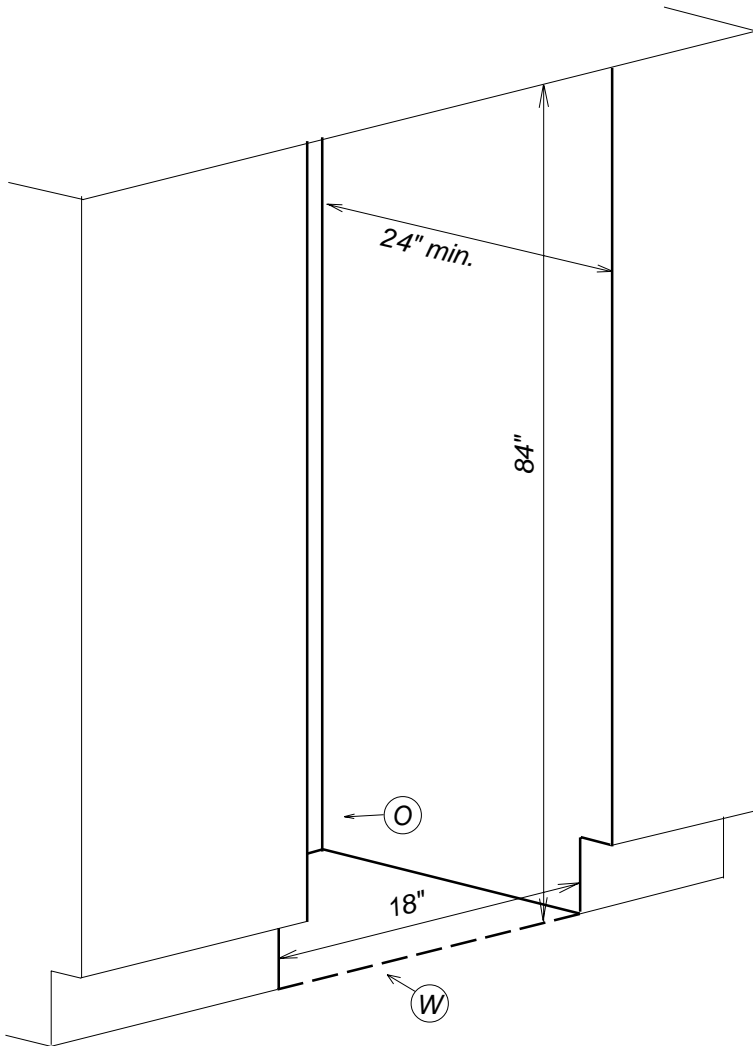

# Product and Cut-out Dimensions F1471SF

Location Codes
<i>E - 5 foot - 120 Volt - 15 Amp 3-wire molded plug power supply connects lower left rear.</i>
<i>O - Standard NEMA 5-15 Outlet - locate less than 9" above finished floor</i>
<i>W - 1/4" flexible water line - tape to floor</i>
Notes
<i>• All Installations must be done in accordance with local codes</i>

NOTE: Drawing is not to scale.  
SPECIFICATION SHEETS 150209