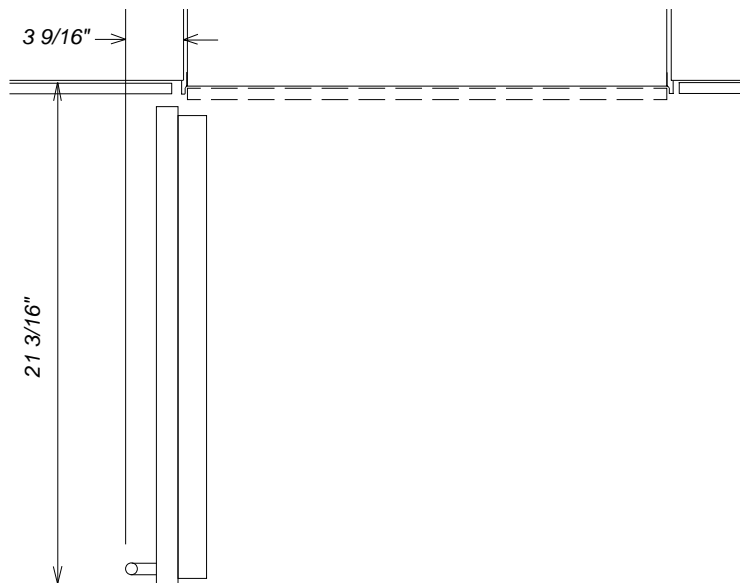

NOTE: Drawing is not to scale.  
SPECIFICATION SHEETS 150209

# Front Panel Information

## Hinging Details

90° Door

Door Swing

**NOTE:** Additional space needed depending on the thickness of front panels and handle used.  
**Freezer units cannot be stop pinned at 90°**

115° Door

Door Swing

**NOTE:** Additional space needed depending on the thickness of front panels and handle used.  
**Freezer units cannot be stop pinned at 90°**