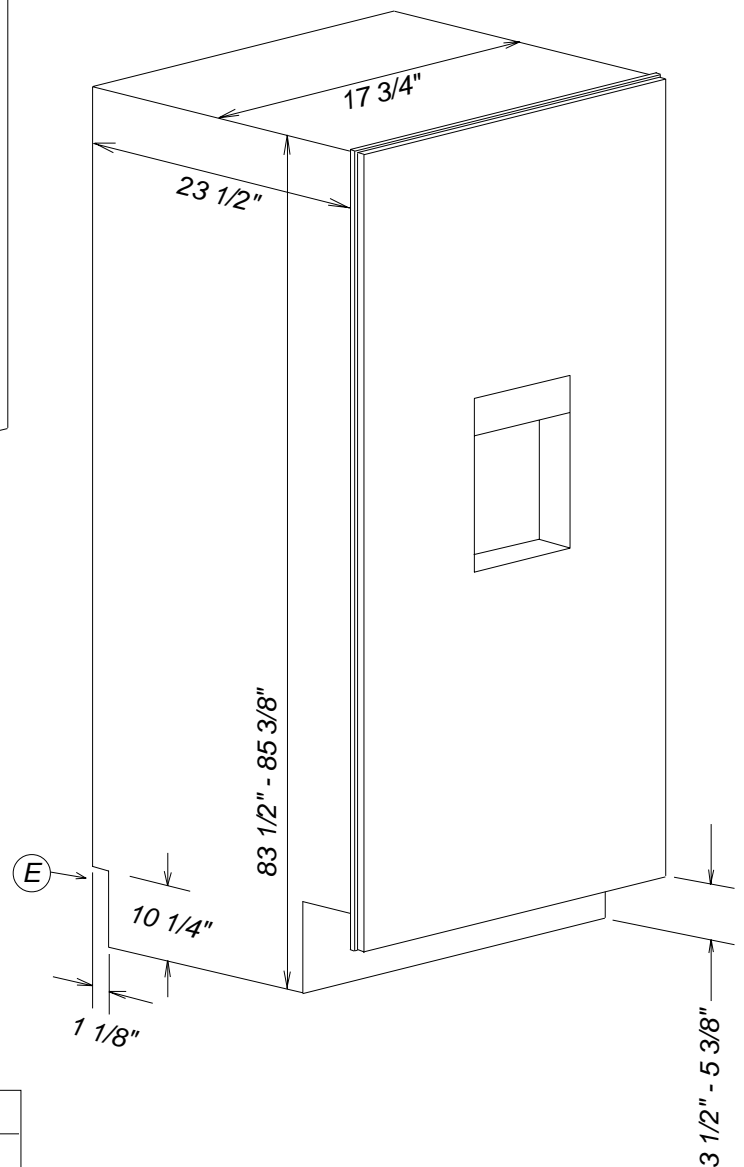

# Product and Cut-out Dimensions F1471SF

Location Codes
<i>E - 5 foot - 120 Volt - 15 Amp 3-wire molded plug power supply connects lower left rear.</i>
<i>O - Standard NEMA 5-15 Outlet - locate less than 9" above finished floor</i>
<i>W - 1/4" flexible water line - tape to floor</i>
Notes
<i>• All Installations must be done in accordance with local codes</i>

NOTE: Drawing is not to scale.  
SPECIFICATION SHEETS 150209

# Top View F1471SF