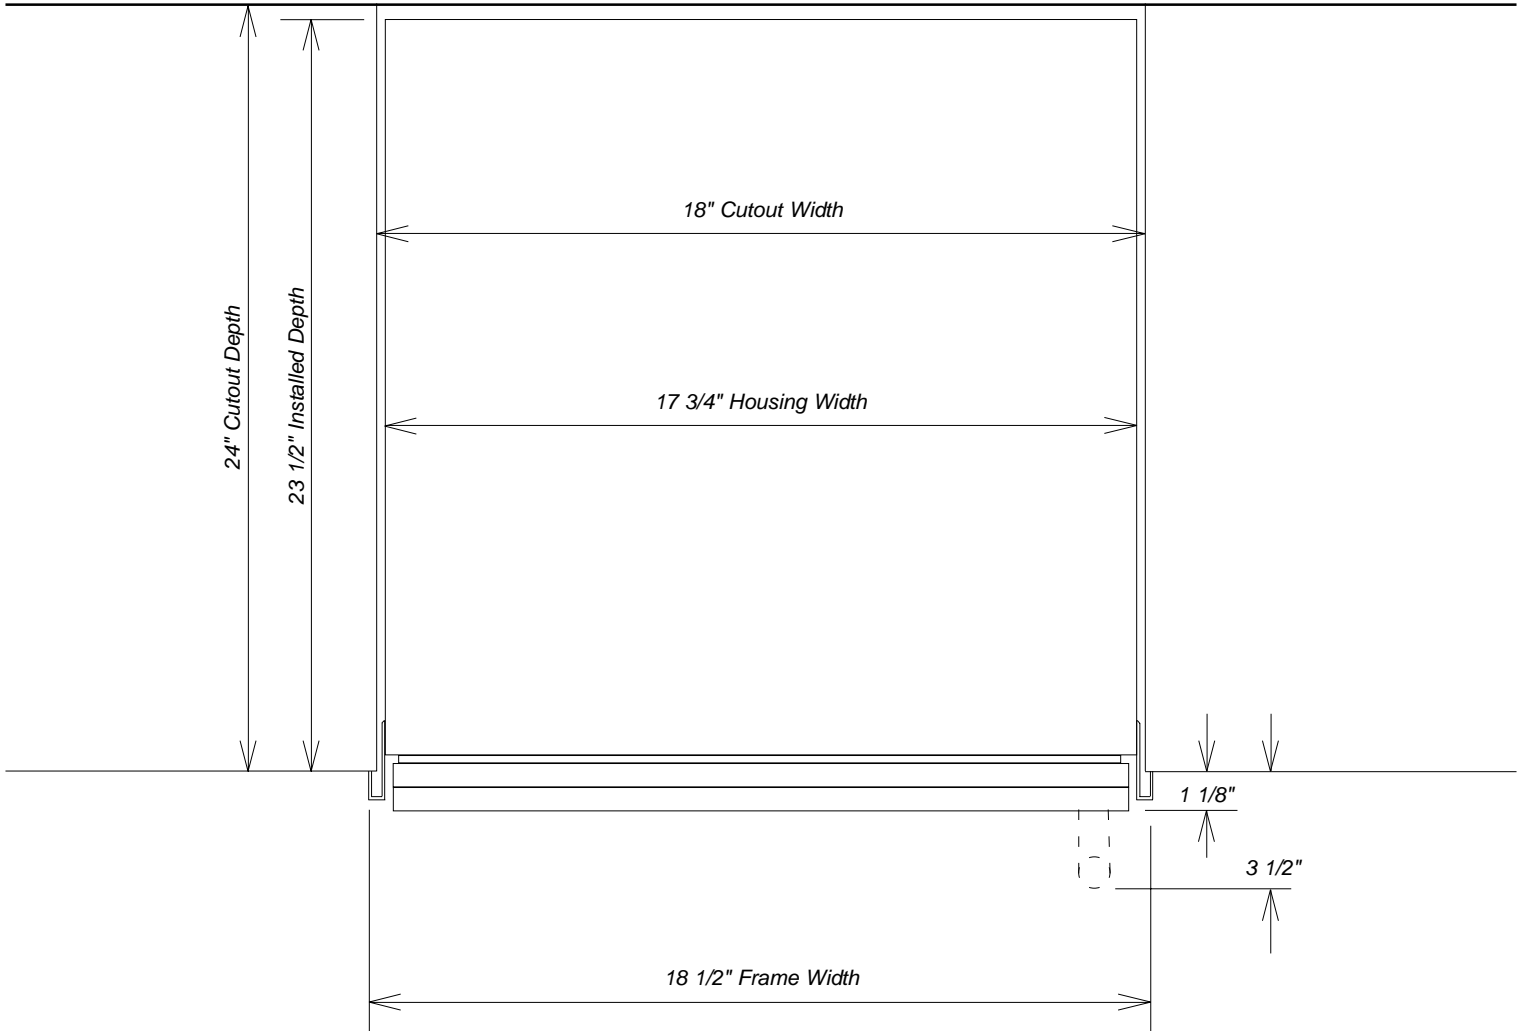

Top View F1471SF